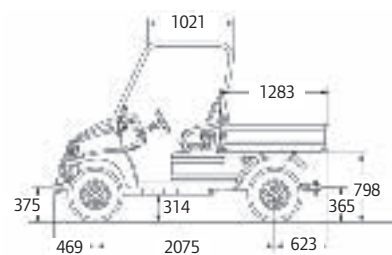

Weights	
Operating weight	1007 kg

Controls	
Vehicle steering	Self adjusting rack and pinion, tilt adjustable steering wheel
Travel speed	Foot pedal. Forward/reverse travel direction is selected by a transmission lever on the dashboard.

Drive System	
Transmission	Torque converter with 6:1 ratio ; CVT (continuously variable transmission)

Standard Features

- Aluminium frame
- Heavy-duty suspension
- IntelliTrak® 4-wheel drive transmission
- 4-wheel hydraulic disc brakes
- Differential: automatically locks front and rear wheels
- Parking brake
- Cargo box, dumping, electrically controlled
- Rear coupling device
- Instrumentation (dashboard)
- Front lights with dashboard-mounted 3-position switch
- Standard driver's seat with fore/aft adjustment
- Tilting steering wheel
- Retractable seat belt
- Four-point Roll Over Protective Structure (ROPS)
- 12 V dash-mounted power outlet
- Beverage holder
- Glove compartment
- Tyres – All-terrain 25 x 10.5-12 tubeless, 4-ply rating

Additional standard features only for 2200D version homologated for use on public roads (tractor, homologation nr. e11*2001/3*0075*02)

- Full suspension driver's seat with fore/aft adjustment
- Horn
- Side mirrors
- Taillights, brake lights, turn signals
- High beam headlight switch
- Bracket in rear for registration plate
- Front and rear receiver hitch

Dimensions

All dimensions in mm.

Only version homologated for use on public roads features plate holder, mirrors, turn on signals, front and rear receiver hitch, horn.

Options

- Lighting package* (taillights, brake lights, horn)
- Turn signals*
- Speedometer
- Fold-down windshield**
- Panoramic rear view mirror**
- Plastic canopy top
- Enclosure, vinyl 3-sided, black**
- Cab enclosure
- Bed mat
- Cargo bed toolbox
- Cargo protection cage
- Front receiver hitch*
- Pintle hitch and tube
- Skid plate / belly pan
- Brush guard
- Nerf bars
- Steel front skid plate
- Steel rear skid plate
- Transport box, aluminium, for dogs / pets
- Snow chains, 63.5 cm
- Rear-facing flood light**
- Winch kit**

*standard equipment on homologated version

**not available for homologated version

www.bobcat.eu