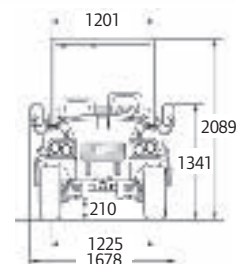

### Dimensions

All dimensions in mm.

Only version homologated for use on public roads features plate holder, mirrors, turn on signals, front and rear receiver hitch, horn.