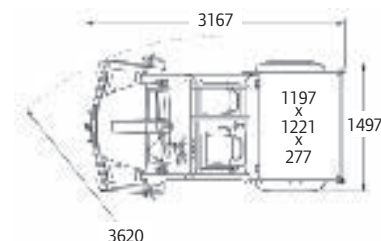

### Dimensions

All dimensions in mm.

Only version homologated for use on public roads features plate holder, mirrors, turn on signals, front and rear receiver hitch, horn.